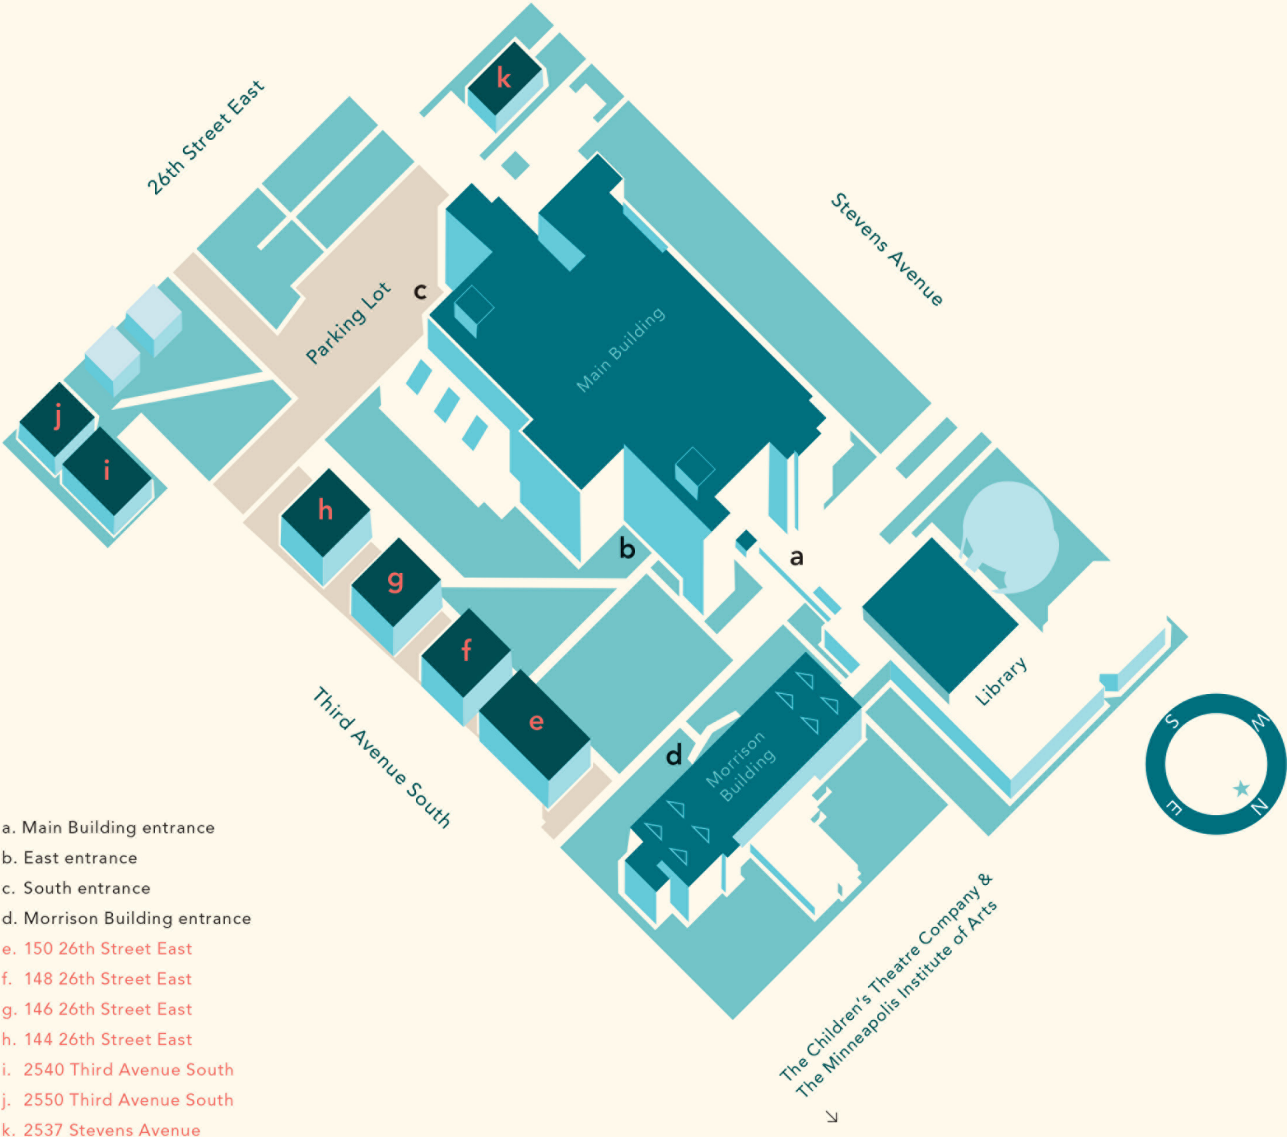

RESIDENCE BUILDINGS LOCATION

- a. Main Building entrance
- b. East entrance
- c. South entrance
- d. Morrison Building entrance
- e. 150 26th Street East
- f. 148 26th Street East
- g. 146 26th Street East
- h. 144 26th Street East
- i. 2540 Third Avenue South
- j. 2550 Third Avenue South
- k. 2537 Stevens Avenue